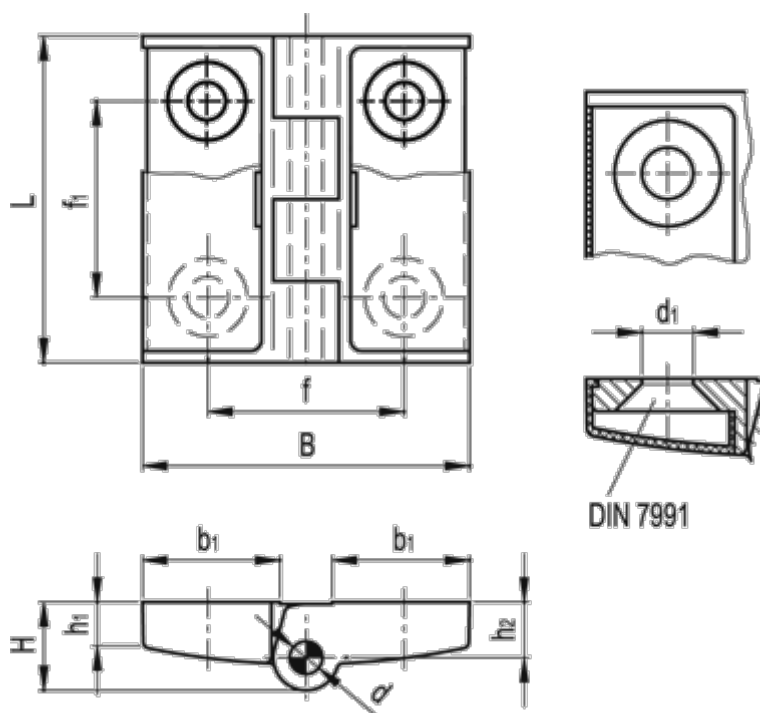

Article number: 2013396060  
Description: E+G Hinge  
GN 238-60-60-NJ-SR

## Measures

$B = 50$	$h_2 = 8.5$
$b_1 = 21$	$L = 50$
$d = 5$	
$d_1 = 6.3$	
$f = 30$	
$f_1 = 30$	
$H = 13.5$	
$h_1 = 7$	